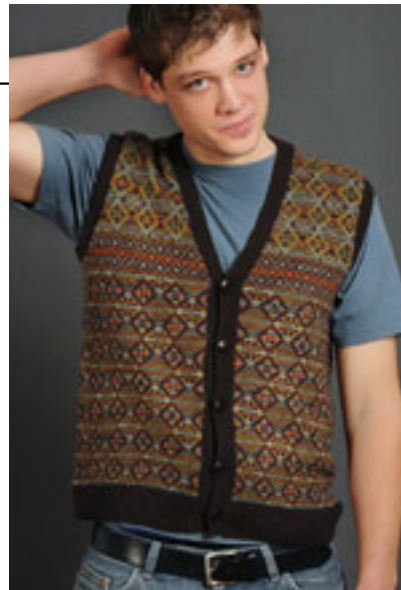

Luke's Diced Vest
Mary Jane Mucklestone