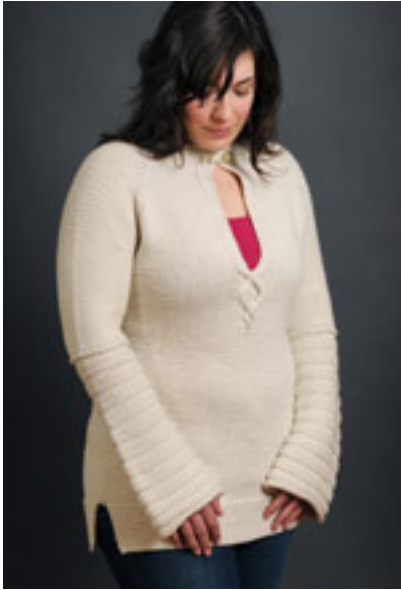

Little Liza Jane
Alison Green Will

Pisara
Mari Muinonen