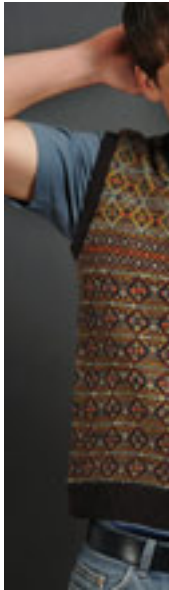

Mimico
Barbara Gregory

Laredo
Angela Hahn

Luke's
Mary Jan

Aran Waistcoat
Megan Rogers