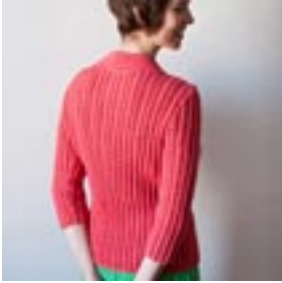

-

-

-

[Buy Rowan Yarns by Amy Butler Belle Organic DK at WEBS](#)

Perfect for a cool night on a beach, this gentle and slimming jacket is knit flat in one piece up to armholes to minimize seams.

\$36.00 US for [Déjà Vu ebook of 12 patterns](#)

[add to basket](#)

\$7.00 US for pattern alone

[add to basket](#)

[view basket](#)

**Finished measurements:**

Bust: 33 ½ (36 ¼, 38 ¾, 41 ¼, 43 ¾, 46 ½, 49, 51 ½, 54, 56 ¾)" / 85 (92, 98.5, 105, 111, 118, 124.5, 131, 137, 144) cm

Length: 20 ½ (21, 22 ¼, 22 ½, 22 ½, 22 ¾, 23, 23 ½, 23 ½, 23 ¾)" / 52 (53.5, 56.5, 57, 57, 58, 58.5, 59.5, 59.5, 60.5) cm

Version 1 shown in size 36 ¼" / 92 cm

Version 2 shown in size 38 ¾" / 98.5 cm

Intended to be worn with 0–2" / 0–5 cm ease.

### Needles & Notions:

Size 6 US / 4 mm:

- circular needle, 32" / 80 cm long
- set of five double-pointed needles

Size 5 US / 3.75 mm circular needle, 32" / 80 cm long

Size 4 US / 3.5 mm circular needle, 32" / 80 cm long